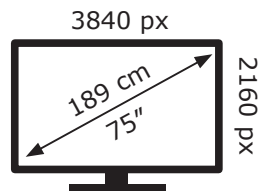

ENERGY

LG Electronics

75NANO913NA

165 kWh/1000h

ABCDEF**G**

192 kWh/1000h

2019/2013